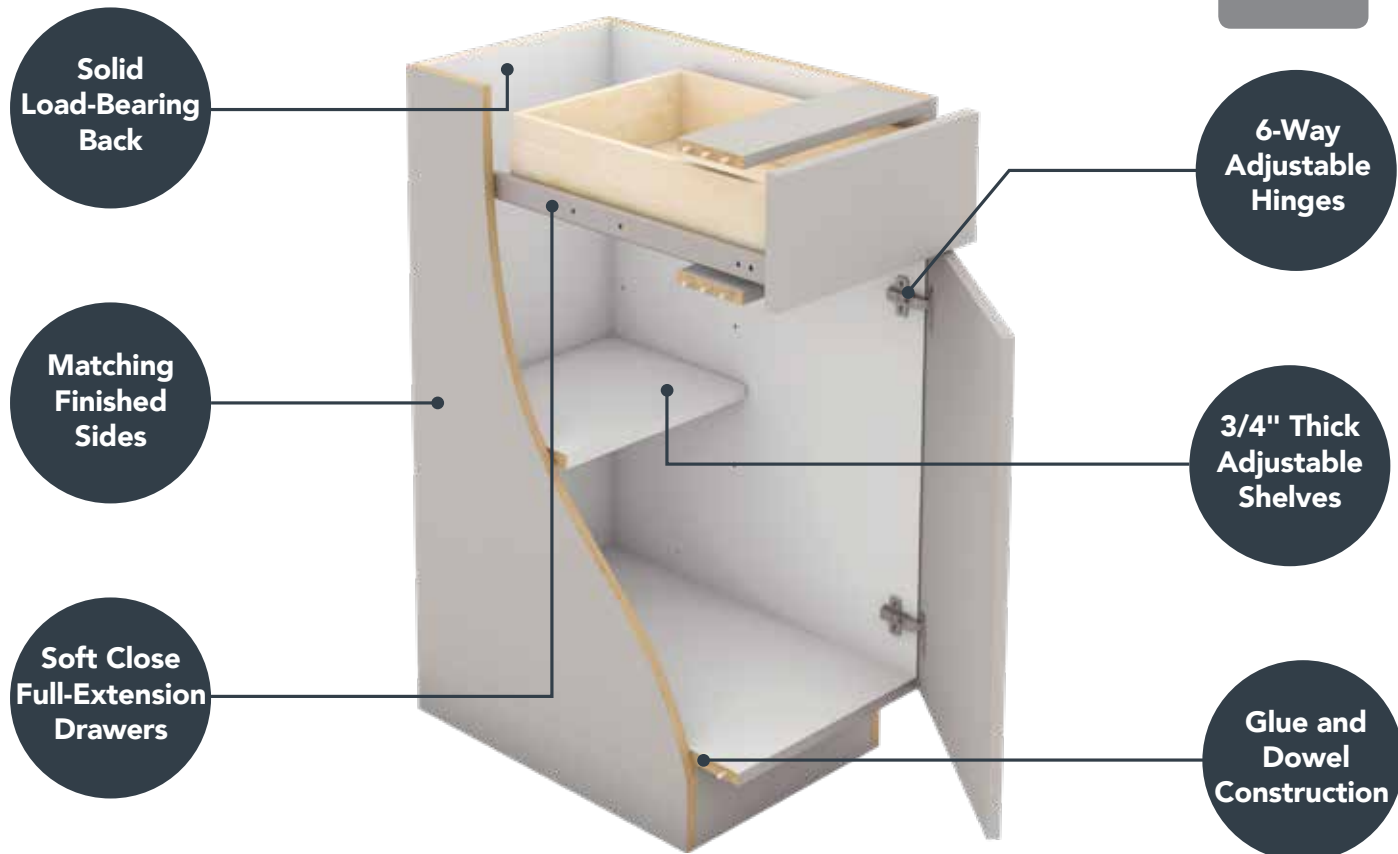

Quality Cabinet Features

HB_BRO23_ENG

- ✓ **In Stock Cabinetry**
  Take Home Today
- ✓ **Ready to Install**
  No Assembly Required
- ✓ **Order Online**
  Delivery & Pickup Options Available