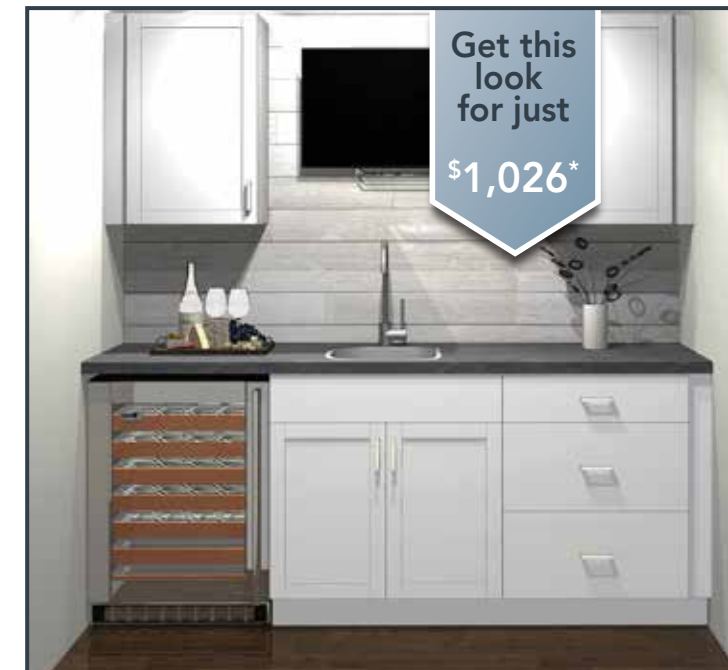

Wetbar

- 2 x W1830L   3 x F331
- 1 x BD183V   1 x TK964.5
- 1 x BS30

*Cabinets only